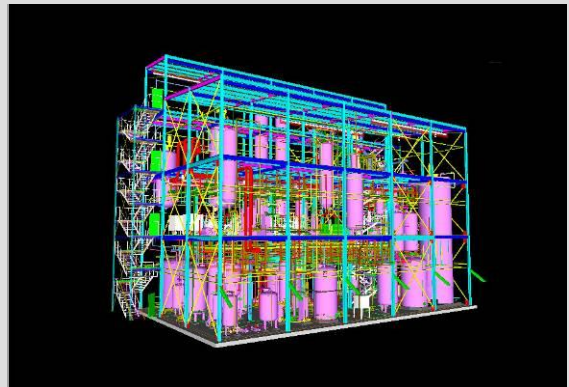

BIODIESEL PLANT – GENERAL LAGOS Santa Fe, Argentina – LOUIS DREYFUS

Main Facts

- Biodiesel Plant:
 - Location: Gral Lagos, Santa Fe Province
 - Capacity: 300.000 ton/year
 - Raw Material: Soybean Oil
- In association with Isolux Spain
- Project start: December 2011

Scope

- EPC contract
 - Basic and detail engineering
 - Project Management
 - Procurement
 - Unit Assembly & Construction
 - Commissioning and start up

Facilities

- Steel Structure Building 18 x 30 m x 25m, 4 levels, 190 ton.
- Process Equipment: Vessels, Heat exchangers, centrifugal separators, pumps, mixers, 95 ton. total weight
- Piping, Instrumentation and Control System
- Electrical wiring to CCM
- Fire System

Highlights

- GEA Germany technology and main equipment.
- Critical project deadline (12 months to provisional reception, completed test run).
- Very tight schedule electromechanical mounting last phase.