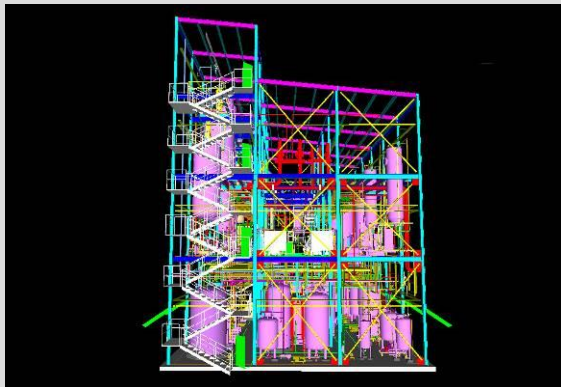

BIODIESEL PLANT – GENERAL LAGOS Santa Fe, Argentina – LOUIS DREYFUS

Main Facts

- Biodiesel Plant:
 - Location: Gral Lagos, Santa Fe Province
 - Capacity: 300.000 ton/year
 - Raw Material: Soybean Oil
- In association with Isolux Spain
- Project start: December 2011

Scope

- EPC contract
 - Basic and detail engineering
 - Project Management
 - Procurement
 - Unit Assembly & Construction
 - Commissioning and start up

Facilities

- Steel Structure Building 18 x 30 m x 25m, 4 levels, 190 ton.
- Process Equipment: Vessels, Heat exchangers, centrifugal separators, pumps, mixers, 95 ton. total weight
- Piping, Instrumentation and Control System
- Electrical wiring to CCM
- Fire System

Highlights

- GEA Germany technology and main equipment.
- Critical project deadline (12 months to provisional reception, completed test run).
- Very tight schedule electromechanical mounting last phase.